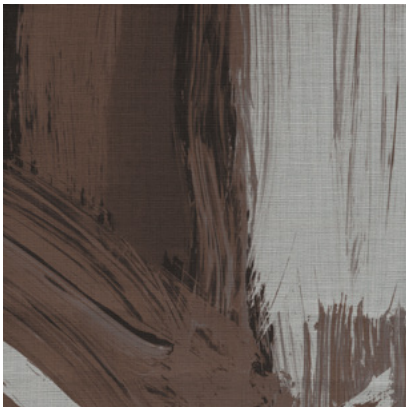

INNOCENCE

RESONANCE

SPARK

WHIMSY

Ensemble Whimsy

Suitable for residential projects

COLOR
Whimsy

STOCK
Made to order

ORIGIN
USA

DISCLAIMER
Refer to our website to see the full mural artwork. Reference the physical sample for color and texture. Panel maps represent mural artwork only.

PANEL WIDTH
33" / 838 mm trimmed

SPECS
Woven rayon fabric face with non-woven paper backing
Thick yarn woven surface texture