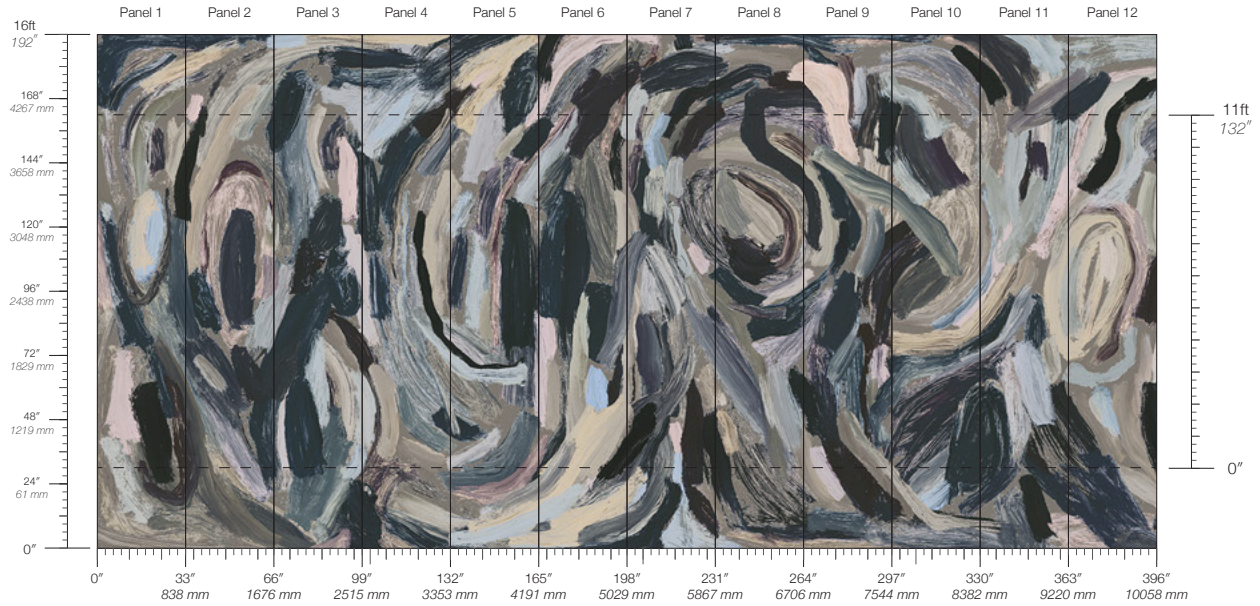

Ensemble Whimsy

Suitable for residential projects

COLOR
Whimsy

STOCK
Made to order

REPEAT
Non-repeating

CONTACT
sales@calicowallpaper.com
+1 718 243 1705
57 Lispenard Street
New York, NY 10013 USA

ITEM
7108

MINIMUM
1 panel

LEAD TIME
4 weeks to print

CONTENT
Woven Rayon

MAINTENANCE
Vacuum lightly

ORIGIN
USA

DISCLAIMER
Refer to our website to see the full mural artwork. Reference the physical sample for color and texture. Panel maps represent mural artwork only.

PANEL WIDTH
33" / 838 mm trimmed

SPECS
Woven rayon fabric face with non-woven paper backing
Thick yarn woven surface texture

DETAILS
Custom options available

PANEL HEIGHT
132" / 3353 mm standard
192" / 4877 mm extended

PRICE
Available upon request